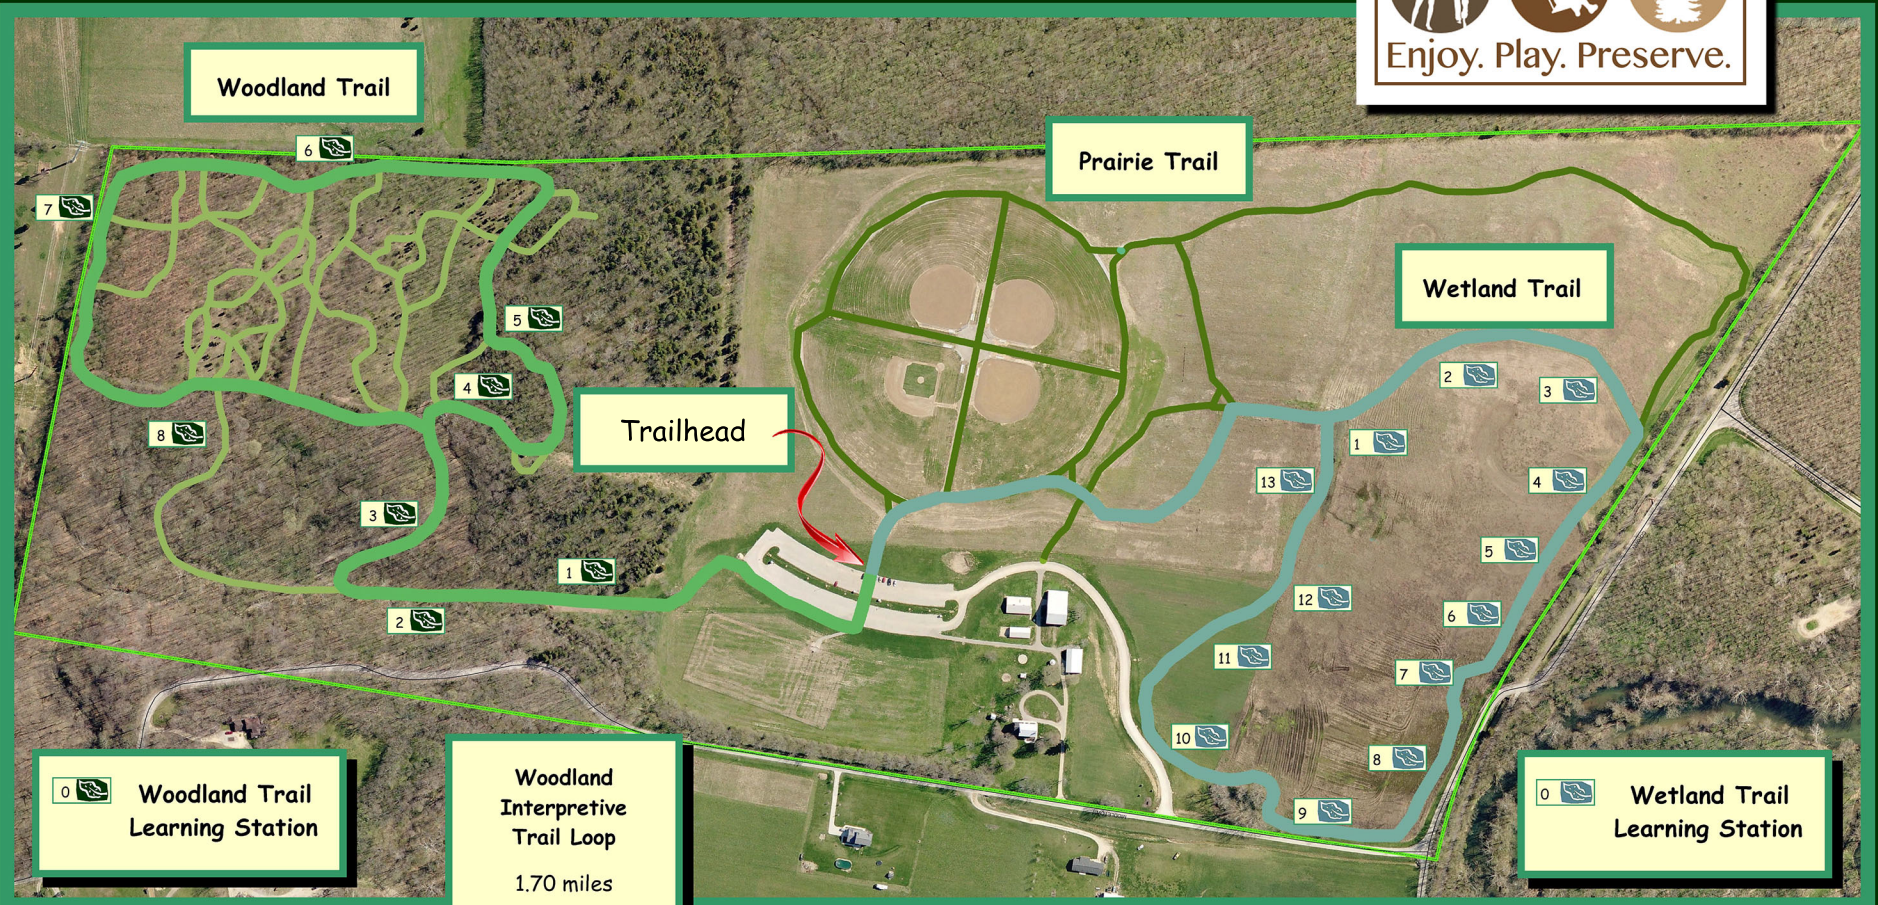

Hisey Park

0 Woodland Trail Learning Station

Woodland Interpretive Trail Loop
1.70 miles

Wetland Interpretive Trail Loop
1.30 miles

0 Wetland Trail Learning Station